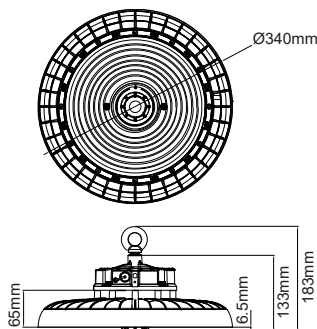

DIMENSIONS

FIND OUT MORE:

ACCESSORIES

Microwave Motion Sensor HIGHBAY-MS
(SAP 2002281)
• Quick connect
• 12m range with corridor function

Sensor Remote Controller HIGHBAY-REMOTE
(SAP 2002282)
• Required to reprogram sensor

Surface Mount Bracket SKYLUXG4-BRKT
(SAP 2002276)

Prismatic Reflector 200W: SKYLUX200G4-PR
(SAP 2002278)

DALI Converter HBAY-DALI-CONV
(SAP 2002095)

- IP65 rated
- Converts product to be DALI dimmable

Emergency Kit SKYLUXG4-EMKIT
(SAP 2002275)